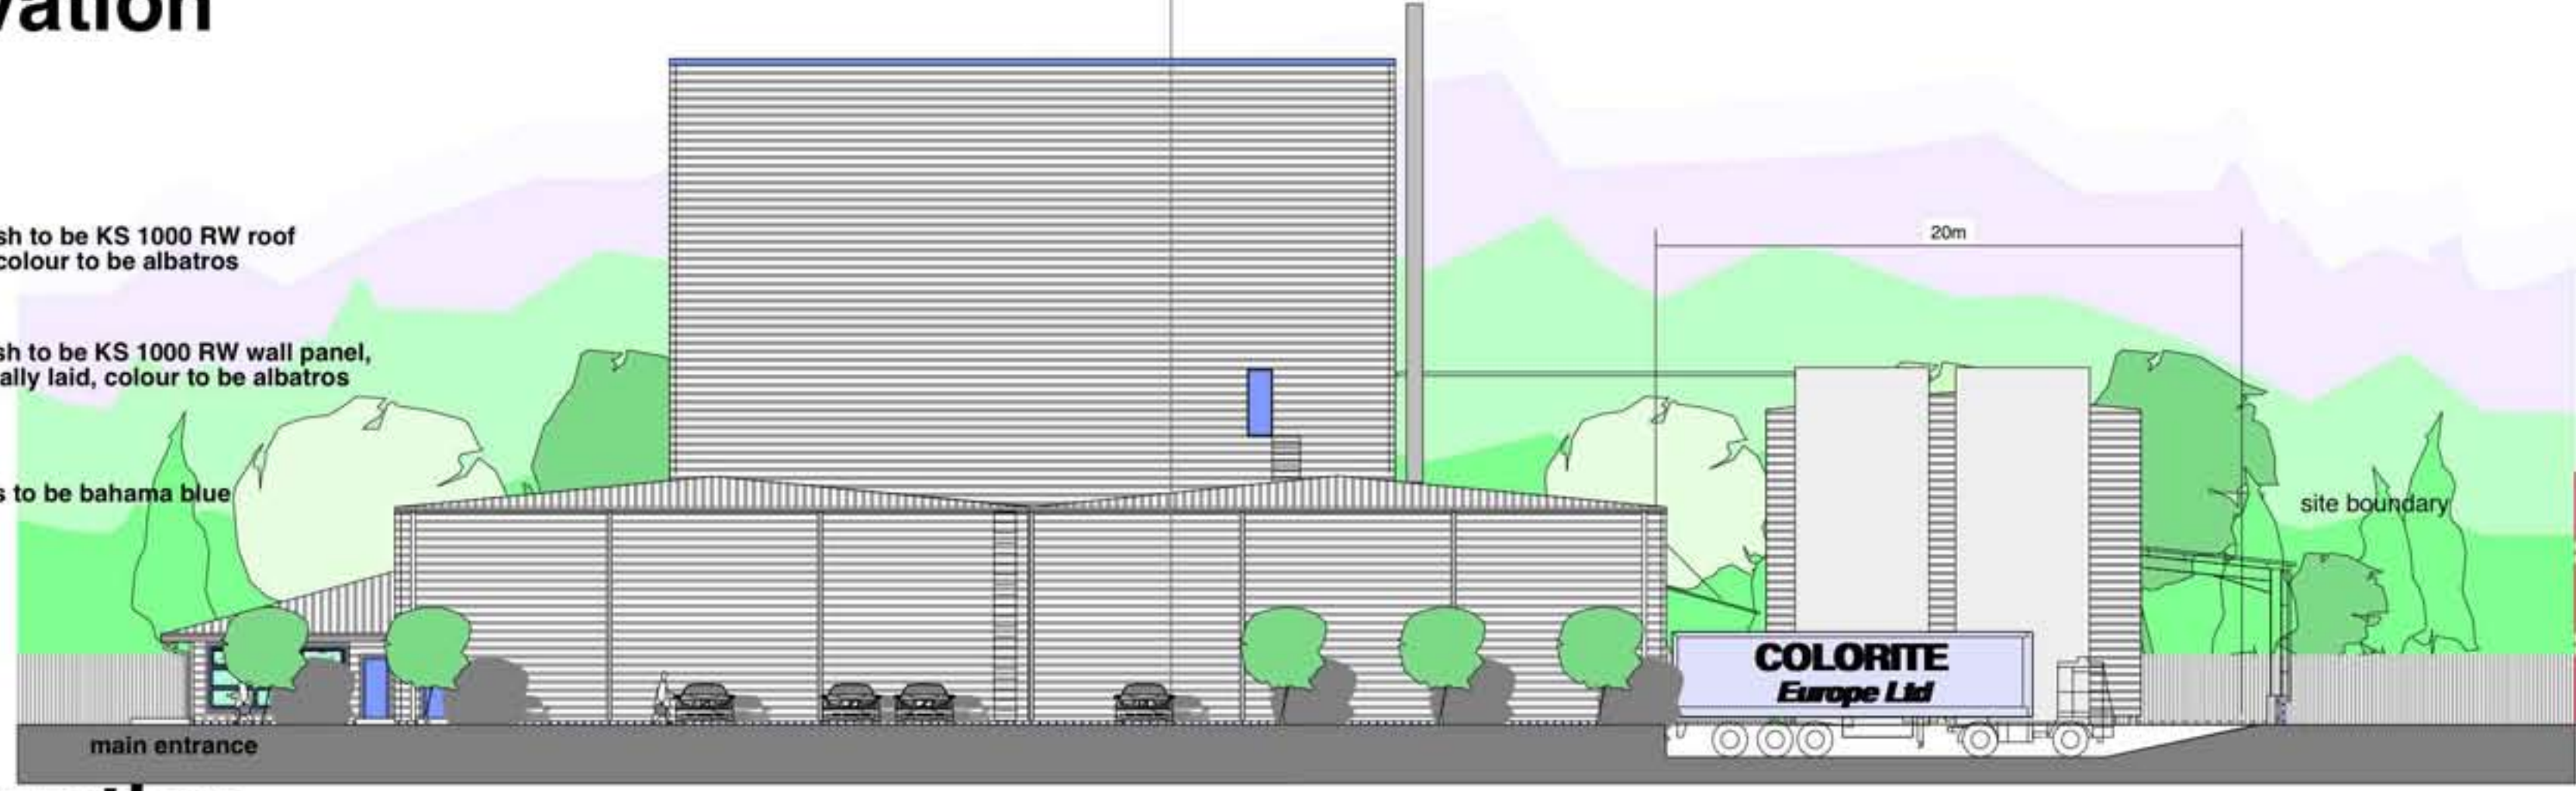

COLORITE EUROPE LTD

New Factory for IDB (site 7), Springbank Ind. Est., Belfast

site location plan

main elevation

- roof finish to be KS 1000 RW roof panel, colour to be albatros
- wall finish to be KS 1000 RW wall panel, horizontally laid, colour to be albatros
- windows to be bahama blue

side elevation