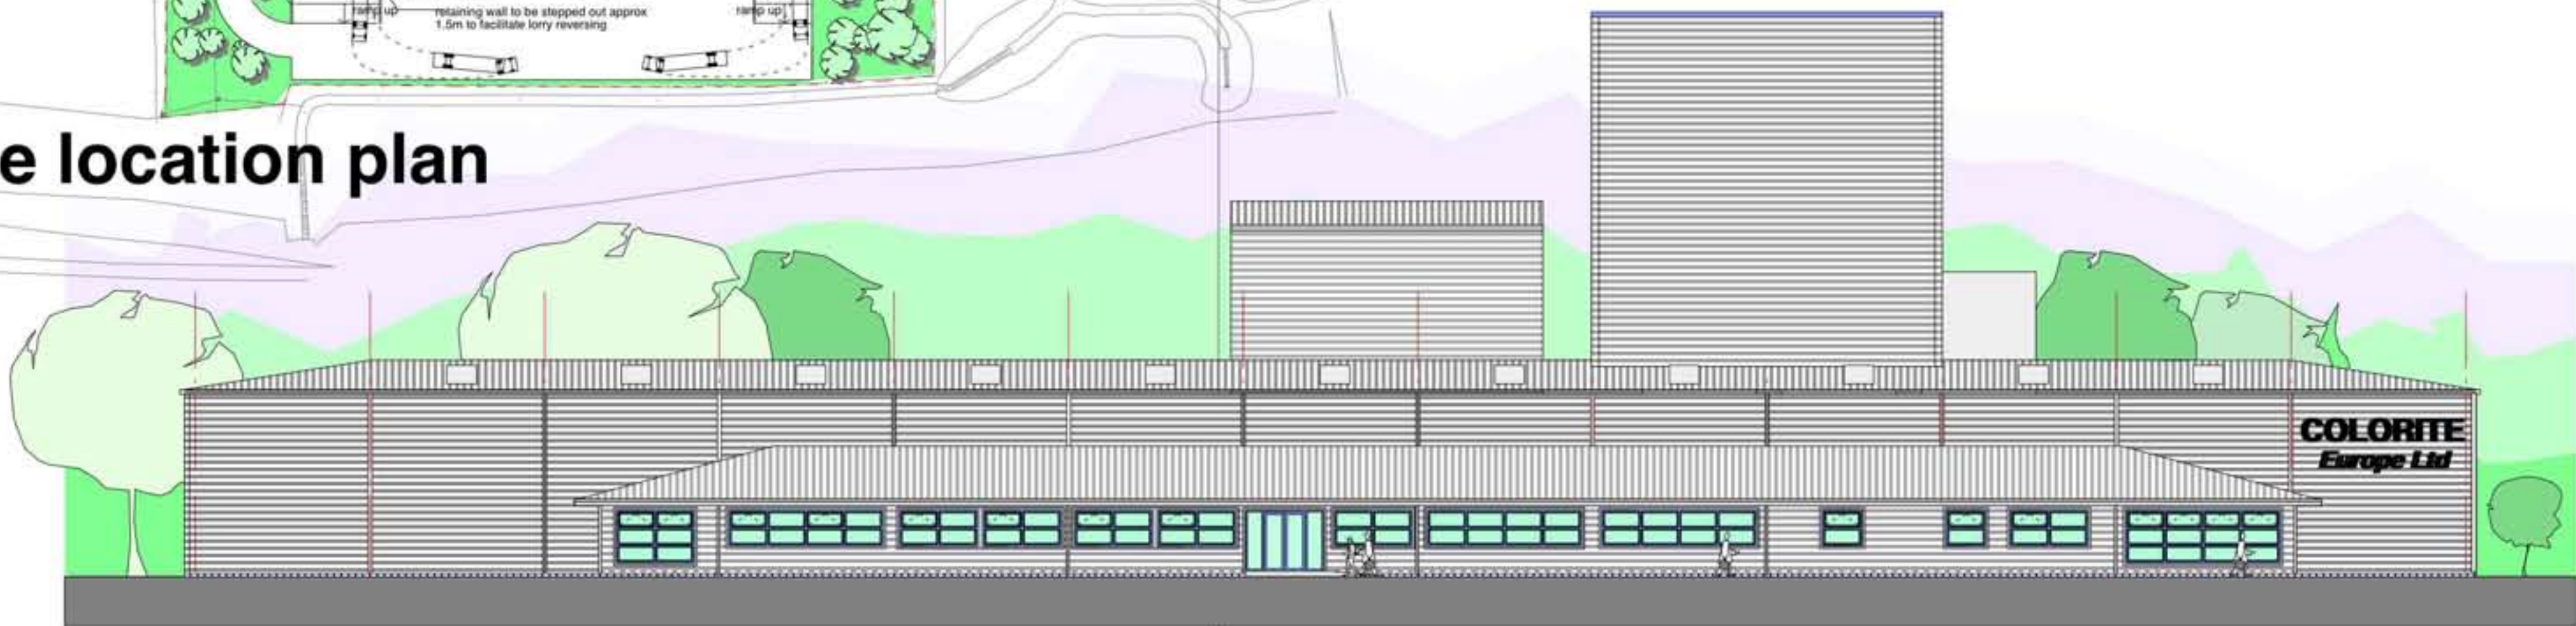

COLORITE EUROPE LTD

New Factory for IDB (site 7), Springbank Ind. Est., Belfast

site location plan

main elevation

- roof finish to be KS 1000 RW roof panel, colour to be albatros
- wall finish to be KS 1000 RW wall panel, horizontally laid, colour to be albatros
- windows to be bahama blue

side elevation